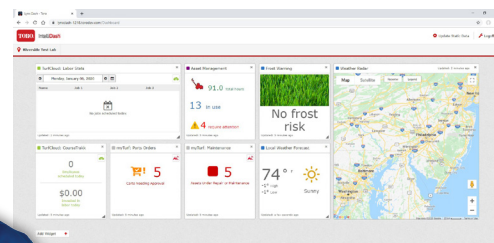

1. **BOB JOHNSON**
   Equipment Manager
2. ✓ myTurf® Pro
   - ✓ Asset Tracking
   - ✓ Reporting