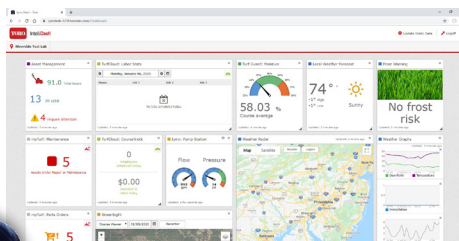

INDIVIDUALIZED INFORMATION TO FIT YOUR COURSE AND YOUR NEEDS. ALL IN ONE PLACE.

1. **JOHN BROWN**
   Assistant Superintendent
2. ✓ Agronomic Data
   - ✓ Turf Cloud Job Board
   - ✓ Turf Cloud AgTrakk
   - ✓ Equipment Tracking
   - ✓ Reporting

1. **BOB JOHNSON**
   Equipment Manager
2. ✓ myTurf® Pro
   - ✓ Asset Tracking
   - ✓ Reporting

1. **DILLAN CARPENTER**
   Superintendent
2. ✓ Agronomic Data
   - ✓ myTurf® Pro
   - ✓ Turf Cloud Job Board
   - ✓ Turf Cloud AgTrakk
   - ✓ Asset Tracking
   - ✓ Reporting

1. **DAVE SMITH**
   General Manager
2. ✓ Reporting

CONTACT YOUR LOCAL DISTRIBUTOR TO LEARN MORE.