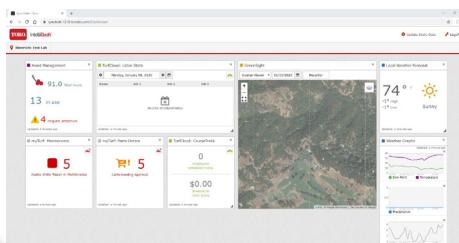

TORO**INTELLIDASH®**

IntelliDash gives managers and turf professionals the ability to control the course based on their day and their priorities. Widgets enable users to monitor turf, irrigation, equipment and personnel right from their desktop or mobile device. The widget assortment can be customized and personalized so users can quickly react to information and events that have the biggest impact on their workday.

FEATURES & BENEFITS

Monitor

■ Irrigation ■ Weather ■ Sensor Data

Keep tabs on your distributed services with real-time information 24/7 and from anywhere.

Connect

■ Schedule ■ Scheduled Assignments ■ Labor Hours

Jump directly to the right application to manage your most pressing needs.

Integrate

■ Labor Management ■ Chemical Management

Bring together your favorite Toro and other industry leading applications into one place. Customize what and how you see your data.

INDIVIDUALIZED INFORMATION TO FIT YOUR COURSE AND YOUR NEEDS. ALL IN ONE PLACE.

- JOHN BROWN**
Assistant Superintendent
- ✓ Agronomic Data
 - ✓ Turf Cloud Job Board
 - ✓ Turf Cloud AgTrakk
 - ✓ Equipment Tracking
 - ✓ Reporting