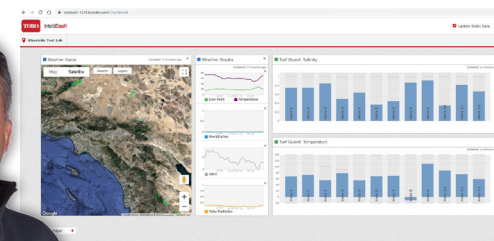

1. **DILLAN CARPENTER**
   Superintendent
2. ✓ Agronomic Data
   - ✓ myTurf® Pro
   - ✓ Turf Cloud Job Board
   - ✓ Turf Cloud AgTrakk
   - ✓ Asset Tracking
   - ✓ Reporting