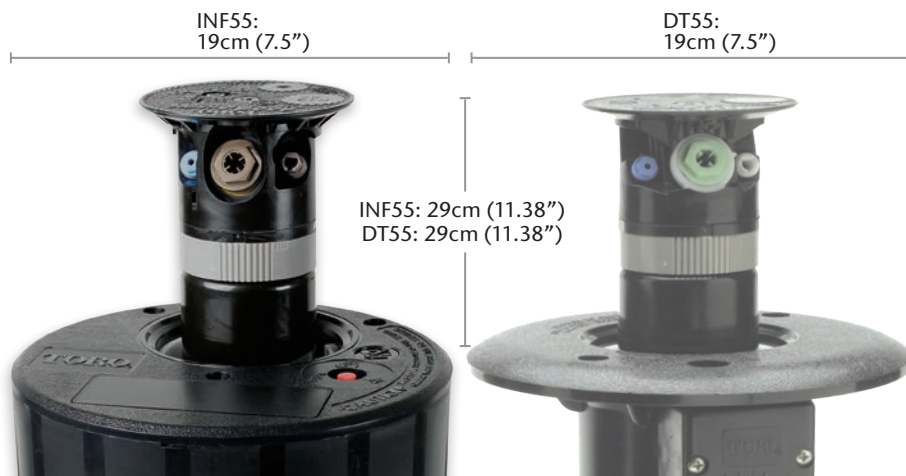

Ratcheting riser

Align part circle quickly and easily or adjust watering locations to suit seasonal needs. Standard on all INFINITY™ part circle models.

Industry's largest high performance nozzle selection

From 6,0 m to 30,5 m (20' to 100') we've got you covered! Only Toro provides the flexibility to optimise your system for maximum uniformity.

Part and full circle models in one

Align part circle quickly and easily or adjust watering locations to suit seasonal needs. Standard on all INFINITY™ part circle models.

Learn more at: toroinfinity.com

Once installed, there is no difference in size between the New INFINITY Series and your existing 800S and DT models: The same height as your existing 1" or 1.5" 800S and DT models, and the same diameter as your 1.5" models