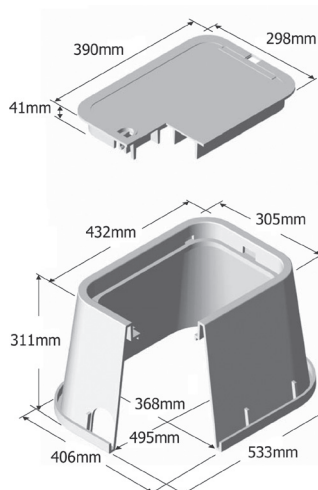

## 250mm Round Valve Box

- Commercial grade valve box for housing single 25 or 40mm solenoid valve
- No Pipe cuts-outs
- Snap on lid for easy access with stainless steel bolt for security
- T-Lip lid to reduce risk of dirt jamming lid lift
- Lid marked "Irrigation Control Valve"

## 430mm x 300mm x 300mm Rectangular Valve Box

- Commercial grade valve box for housing multiple solenoid valves or larger single valves
- No Pipe cuts-outs
- Snap on lid for easy access with stainless steel bolt for security
- T-Lip lid to reduce risk of dirt jamming lid lift
- Lid marked "Irrigation Control Valve"

### Ordering Information

Code	Description
591-VB1419	430mm x 300mm x 300mm Rectangular Valve box, Green body, Green Lid
591-VB1419RW	300mm x 430mm x 300mm Rectangular Valve box, Lilac Lid and body
591-VBL1419	Green Lid to suit 591-VB1419
591-VBE1419	Extension (Black body) suits 591-VB1419

### Ordering Information

Code	Description
591-VB-18	530mm x 380mm x 300mm Rectangular Valve box, Green body, Green Lid
591-VB-18LID	Green Lid to suit 591-VB-18