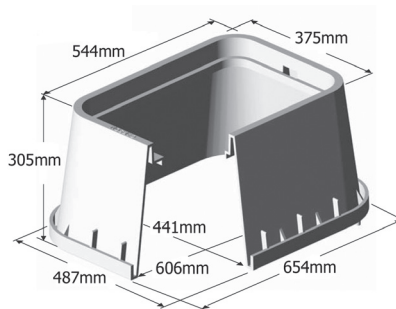

## 430mm x 300mm x 300mm Rectangular Valve Box

- Commercial grade valve box for housing multiple solenoid valves or larger single valves
- No Pipe cuts-outs
- Snap on lid for easy access with stainless steel bolt for security
- T-Lip lid to reduce risk of dirt jamming lid lift
- Lid marked "Irrigation Control Valve"

### Ordering Information

Code	Description
591-VB1419	430mm x 300mm x 300mm Rectangular Valve box, Green body, Green Lid
591-VB1419RW	300mm x 430mm x 300mm Rectangular Valve box, Lilac Lid and body
591-VBL1419	Green Lid to suit 591-VB1419
591-VBE1419	Extension (Black body) suits 591-VB1419

## 530mm x 380mm x 300mm Jumbo Rectangular Valve Box

- Commercial grade valve box for housing multiple solenoid valves
- No Pipe cuts-outs
- Snap on lid for easy access with stainless steel bolt for security
- T-Lip lid to reduce risk of dirt jamming lid lift
- Lid marked "Irrigation Control Valve"