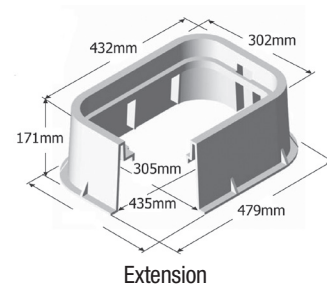

## 250mm Round Valve Box

- Commercial grade valve box for housing single 25 or 40mm solenoid valve
- No Pipe cuts-outs
- Snap on lid for easy access with stainless steel bolt for security
- T-Lip lid to reduce risk of dirt jamming lid lift
- Lid marked "Irrigation Control Valve"

## 430mm x 300mm x 300mm Rectangular Valve Box

- Commercial grade valve box for housing multiple solenoid valves or larger single valves
- No Pipe cuts-outs
- Snap on lid for easy access with stainless steel bolt for security
- T-Lip lid to reduce risk of dirt jamming lid lift
- Lid marked "Irrigation Control Valve"

### Ordering Information

Code	Description
591-VB-18	530mm x 380mm x 300mm Rectangular Valve box, Green body, Green Lid
591-VB-18LID	Green Lid to suit 591-VB-18