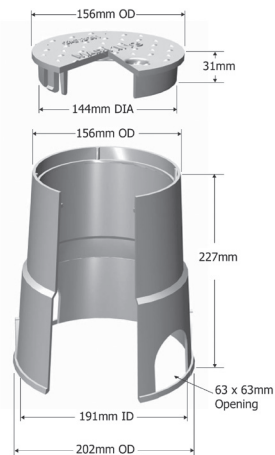

## 150mm Round Valve Box

- Commercial grade valve box for housing single 25 or 40mm solenoid valve
- Pipe cuts-outs, 63mm x 63mm
- Snap on lid for easy access (no bolt and no provision for bolt)
- T-Lip lid to reduce risk of dirt jamming lid lift
- Lid marked "CV"

## 250mm Round Valve Box

- Commercial grade valve box for housing single 25 or 40mm solenoid valve
- No Pipe cuts-outs
- Snap on lid for easy access with stainless steel bolt for security
- T-Lip lid to reduce risk of dirt jamming lid lift
- Lid marked "Irrigation Control Valve"

### Ordering Information

Code	Description
591-VB-12	530mm x 380mm x 300mm Rectangular Valve box, Green body, Green Lid
591-VBL12	Green Lid to suit 591-VB-12
591-VBL12RW	Lilac lid to suit 591-VB-12

### Ordering Information

Code	Description
591-VB-18	530mm x 380mm x 300mm Rectangular Valve box, Green body, Green Lid
591-VB-18LID	Green Lid to suit 591-VB-18