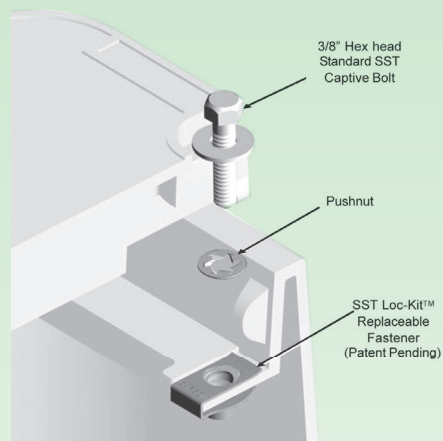

HDPE Structural Foam

Material Property	ASTM Test Method	Typical Value
Type, Class, Category	D1248	III, A, 3
Density, g/cm³	D1505	0.950 min, 0.965 max.
Tensile Strength at break, psi	D6380	3,000 to 4,400
Elongation at break	D638	400 %
Tensile Impact	D1822	27 ft-lb/in²
Flexural Modulus, psi	D790	120,000 min, 240,000 max
Low Temperature Brittleness F50, at °C	D746	<-76
Hardness, Shore D	D2240	66
Deflection Temperature at 66 psi (°F)	D648	150° min, 200° max.
Electric Dielectric Strength, V/mil	D149	400 min, 600 max

Ordering Information

Code	Description
591-VBBOLT	Replacement 3/8" stainless steel, all thread bolt, suits all Carsons except 591-VB-60.
101LOCKIT	Carson Lock kit with bolt to secure lid to box