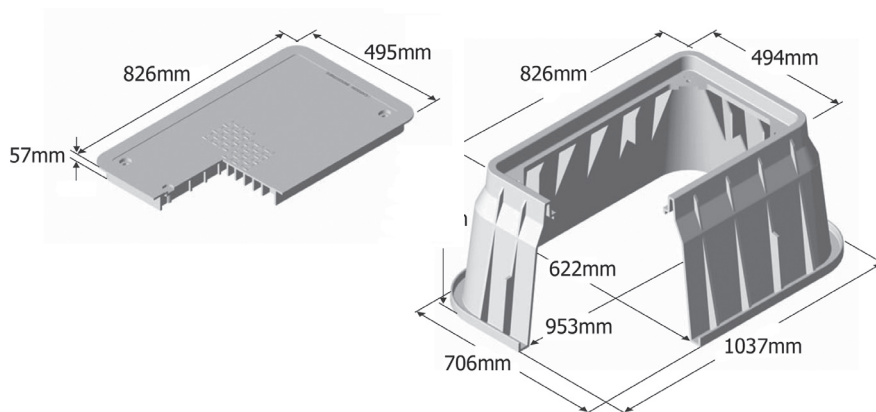

Carson Valve Boxes

760mm x 430mm x 450mm Super Jumbo Rectangular Valve Box

- Commercial grade valve box for housing multiple solenoid valves
- No Pipe cuts-outs
- Snap on lid for easy access with stainless steel bolt for security
- T-Lip lid to reduce risk of dirt jamming lid lift
- Lid marked "Irrigation Control Valve"

Ordering Information

Code	Description
591-VB-18	530mm x 380mm x 300mm Rectangular Valve box, Green body, Green Lid
591-VB-18LID	Green Lid to suit 591-VB-18