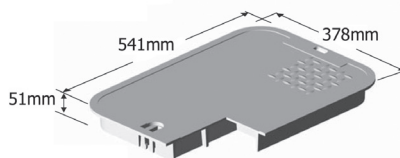

## 430mm x 300mm x 300mm Rectangular Valve Box

- Commercial grade valve box for housing multiple solenoid valves or larger single valves
- No Pipe cuts-outs
- Snap on lid for easy access with stainless steel bolt for security
- T-Lip lid to reduce risk of dirt jamming lid lift
- Lid marked "Irrigation Control Valve"

### Ordering Information

Code	Description
591-VB1419	430mm x 300mm x 300mm Rectangular Valve box, Green body, Green Lid
591-VB1419RW	300mm x 430mm x 300mm Rectangular Valve box, Lilac Lid and body
591-VBL1419	Green Lid to suit 591-VB1419
591-VBE1419	Extension (Black body) suits 591-VB1419

## 530mm x 380mm x 300mm Jumbo Rectangular Valve Box

- Commercial grade valve box for housing multiple solenoid valves
- No Pipe cuts-outs
- Snap on lid for easy access with stainless steel bolt for security
- T-Lip lid to reduce risk of dirt jamming lid lift
- Lid marked "Irrigation Control Valve"