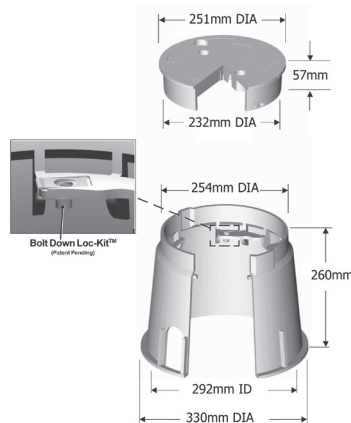

## 150mm Round Valve Box

- Commercial grade valve box for housing single 25 or 40mm solenoid valve
- Pipe cuts-outs, 63mm x 63mm
- Snap on lid for easy access (no bolt and no provision for bolt)
- T-Lip lid to reduce risk of dirt jamming lid lift
- Lid marked "CV"

## 250mm Round Valve Box

- Commercial grade valve box for housing single 25 or 40mm solenoid valve
- No Pipe cuts-outs
- Snap on lid for easy access with stainless steel bolt for security
- T-Lip lid to reduce risk of dirt jamming lid lift
- Lid marked "Irrigation Control Valve"

### Ordering Information

Code	Description
591-VB-12	530mm x 380mm x 300mm Rectangular Valve box, Green body, Green Lid
591-VBL12	Green Lid to suit 591-VB-12
591-VBL12RW	Lilac lid to suit 591-VB-12

### Ordering Information

Code	Description
591-VB-18	530mm x 380mm x 300mm Rectangular Valve box, Green body, Green Lid
591-VB-18LID	Green Lid to suit 591-VB-18