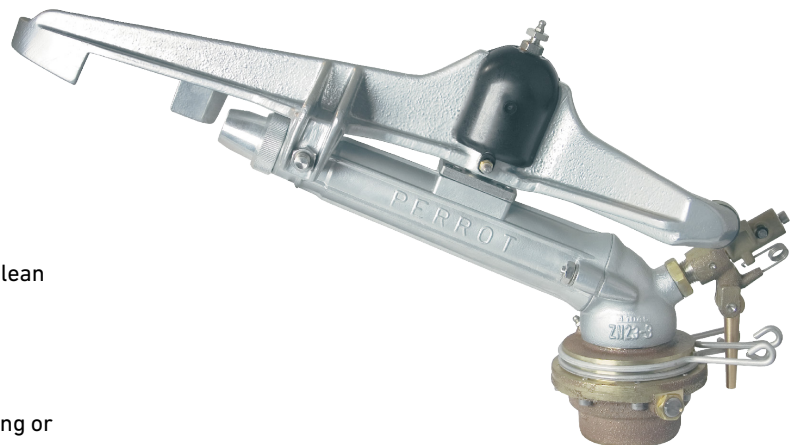

### Slow Reverse Impact

Designed to return at a slower speed for more even water application.

### Protection Cap

Protection cap ensures that the impact arm axle remains clean for trouble free operation.

### Adjustable Rotation Speed

Rotation speed of the sprinkler can be adjusted by increasing or decreasing tension on the braking plate.

### Solid Construction

Constructed from brass, stainless steel, cast aluminium and engineered plastics.