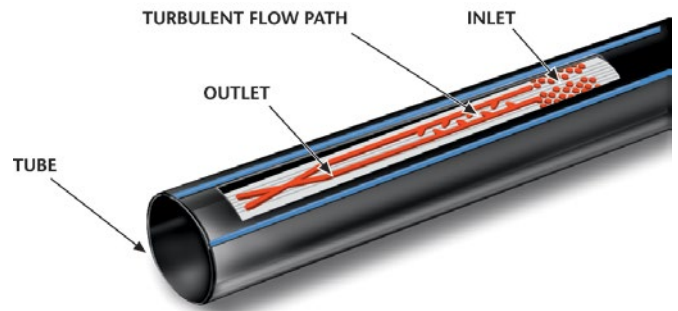

TORO

Count on it.

AQUA-TRAXX[®] Premium Drip Tape

Regarded as one of the most efficient water distribution systems for row crops in the world.

Aqua-Traxx[®] is the breakthrough result of more than 30 years of tape research, development and manufacturing - choose from Premium or Premium Control Drip Tape to suit any agricultural topography.

Features and Benefits

- Seamless construction means no more split seams or unglued strips
- Highly resistant to plugging due to the large number of inlet filters:
 - 20cm – over 90 filter inlets per outlet
 - 30cm – over 200 filter inlets per outlet
- Easily identifiable double blue stripes aid correct installation
- Laser incised outlet slit impedes root intrusion
- Enhanced turbulent flow path and precision manufacturing provide excellent CV
- Quality stamped for easy field identification of tube type and date of manufacture

Product Specifications

Wall Thickness: 4, 6, 8, 10, 12 & 15 Mil

I.D.: 16, 22, 25, 29 & 35mm nominal bores

Flow Rate: 0.83 to 9.99 lph/m

Aqua-Traxx® Premium Control Drip Tape

Aqua-Traxx Premium Control is the ideal choice for irrigating row crops in difficult topographical conditions or where long runs are required. The premium control emitter is designed to regulate flow and create uniform discharge over longer lateral run lengths, hilly terrain and installations with varying water pressure.

Features and Benefits

In addition to Aqua-Traxx Premium Drip Tape:

- Pressure responsive emitters
- Emitter regulates flow as pressure increases within the drip tape
- Uniform emitter output regardless of variations in pressure and elevation
- Encourages more uniform plant growth
- Consistent yields in hilly terrain
- Wide operating pressure range: 30-170 kPa
- Has a CV of 0.3