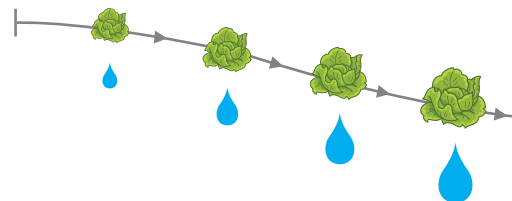

Standard Drip Tape

Emitter output increases as pressure increases